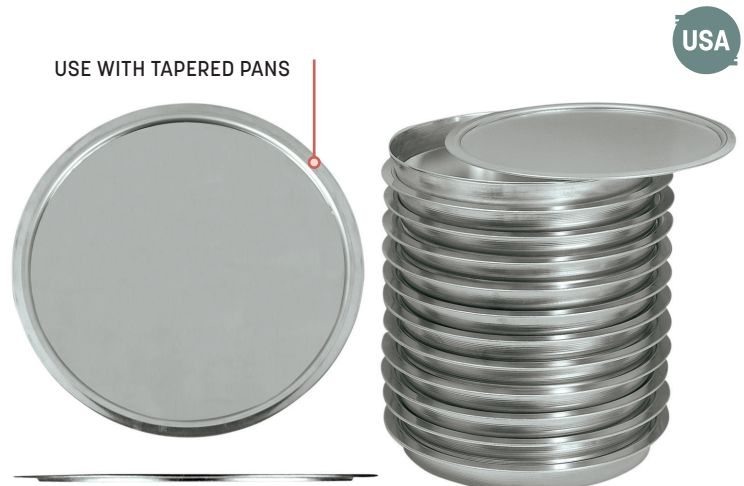

18914

ROUND SEPARATORS

To choose a separator, measure the top outside diameter of your pan and add at least 2". Unfinished edges may be sharp.

Standard-Weight 18-ga., 1 mm Aluminum

18907	7" OD (17.8 cm) Separates 5" (12.7 cm) Dia. and smaller pans
18908	8" OD (20.3 cm) Separates 6" (15.2 cm) Dia. and smaller pans
18909	9" OD (22.9 cm) Separates 7" (17.8 cm) Dia. and smaller pans
18910	10" OD (25.4 cm) Separates 8" (20.3 cm) Dia. and smaller pans
18911	11" OD (27.9 cm) Separates 9" (22.9 cm) Dia. and smaller pans
18912	12" OD (30.5 cm) Separates 10" (25.4 cm) Dia. and smaller pans
18913	13" OD (33 cm) Separates 11" (27.9 cm) Dia. and smaller pans
18914	14" OD (35.6 cm) Separates 12" (30.5 cm) Dia. and smaller pans
18915	15" OD (38.1 cm) Separates 13" (33 cm) Dia. and smaller pans
18916	16" OD (40.6 cm) Separates 14" (35.6 cm) Dia. and smaller pans
18917	17" OD (43.2 cm) Separates 15" (38.1 cm) Dia. and smaller pans
18918	18" OD (45.7 cm) Separates 16" (40.6 cm) Dia. and smaller pans
18919	19" OD (48.2 cm) Separates 17" (43.2 cm) Dia. and smaller pans
18920	20" OD (50.8 cm) Separates 18" (45.7 cm) Dia. and smaller pans

7000 SERIES

These can be used as stacking covers for our DEP, 2000 and 9000 Series, or just as covers for our 4000, 8000, 5000 and 5100 Series. To choose a cover, measure the top inside diameter and reference the list below. Use only with tapered pans.

7000 Standard-Weight 18-ga., 1 mm Aluminum